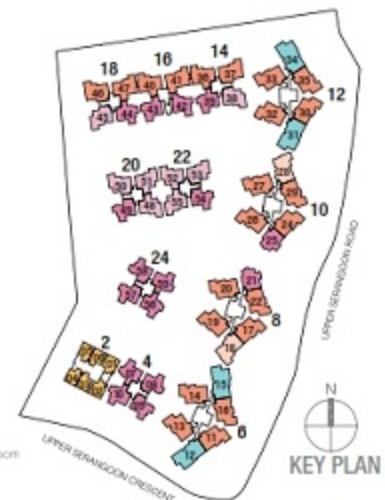

● 61 SIDE GATE

KEY PLAN